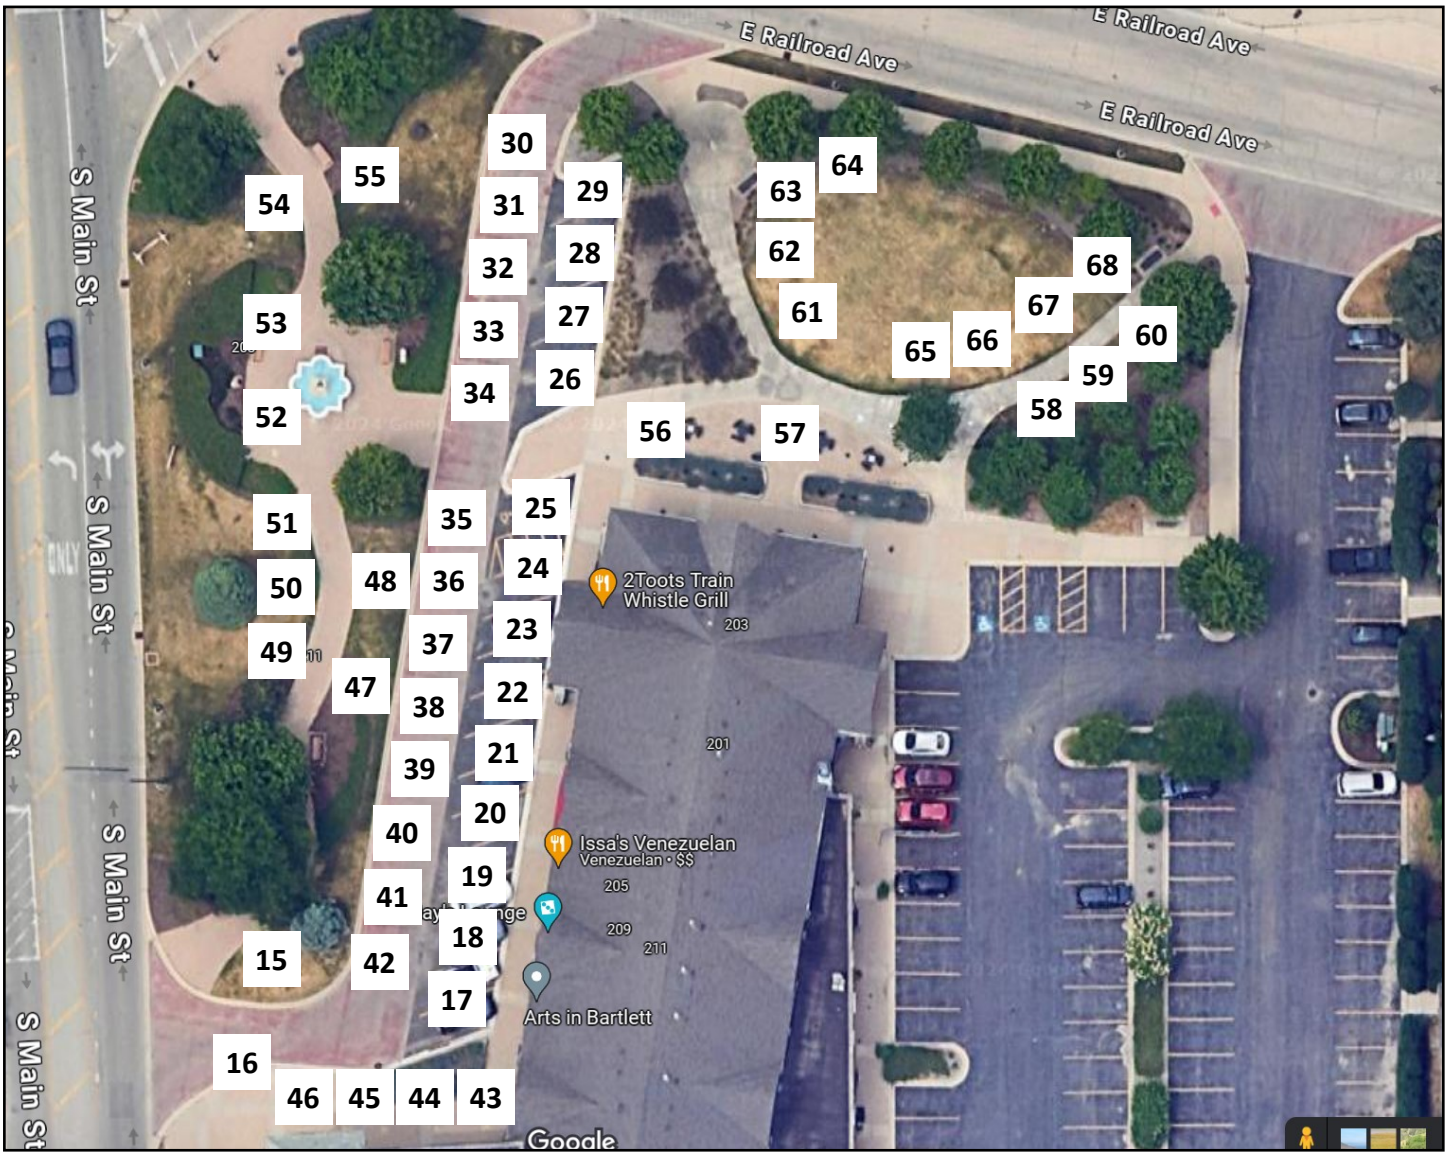

VENDORS MUST PARK IN METRA PARKING LOTS EAST & NORTH OF TOWN CENTER

**Hello Participating Vendors,
The Spring Artisan Marketplace & Craft Show will take place tomorrow, Saturday May 4, 2024; 9am.**

Locations and instructions below.

Set up begins at 7am, event starts at 9am

Indoor spaces 1 - 5 should enter through back door of Arts in Bartlett
Indoor space 6 - 14 should enter through front door of Arts in Bartlett

Outdoor spaces 15 - 55 should enter from the front parking lot to unload
Outdoor spaces 56 - 68 should enter from the back parking lot to unload

IMPORTANT ALL: UNLOAD your car and then move car before you set up your space

All parking is free, vendors are to use the Metra parking lots East and North of Town Center, this will leave closest parking for attendees.

OUTDOOR VENDORS (see map below):

Pancho Lopez - space 15
Sharon (face painter) - space 16
TJ Calhoun - space 17
Allison Barone - space 18
Diane Gonzalez - space 19
Carmen Waldrep - space 20
Patrick Loper - space 21
Victoria Anton - space 22
Balance Family Chiropractic - space 23
Jade Cali (jewelry) - space 24
Jade Cali (toys) - space 25
Dennis Kratz - space 26
Jestina Lent - space 27
Maria Simpson - space 28
Agnieska Lechowicz - space 29
Lindsey Kurland - space 30
Mallory Castaneda - space 31
Redo Cabinets - space 32